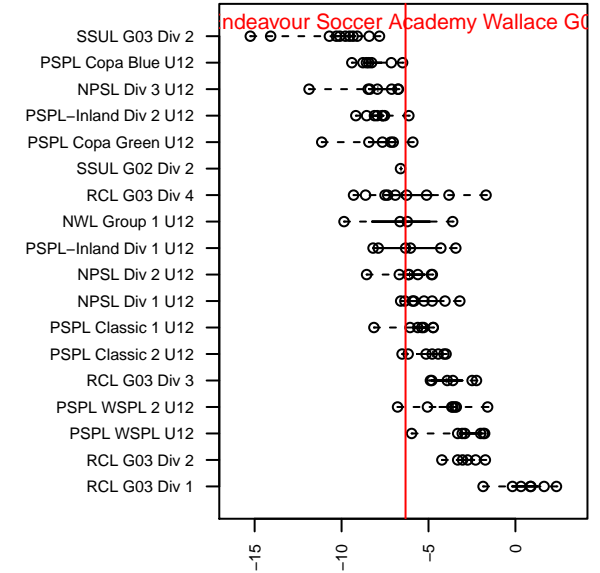

Endeavour Soccer Academy Wallace G03

, WA
 G03 total strength=493
 attack=0.56 defense=0.21
 fall league = PSPL–Inland Div 1 U12
 spr league = Spr PSPL–Inland Div 1 U12

alt names used:
 Endeavour Soccer Academy
 Endeavour Soccer Academy Wallace 03
 Endeavour Soccer Academy Wallace 03

Venues played:
 2015 Blast Off GU12 A
 2015 PSPL–Inland Div 1 U12
 2015 Spr PSPL–Inland Div 1 U12

Endeavour Soccer Academy Wallace G03
 Dots are actual minus expected GF (blue circles) and GA (red triangles).
 Blue line is smoothed change in attack strength. Red is smoothed change in defense strength.

**attack and defense variance (black dot)
relative to other teams
and top 10 in region**

**attack and defense rating
relative to others at age
and all opponents in last 13 months**

Performance relative to 13 month average