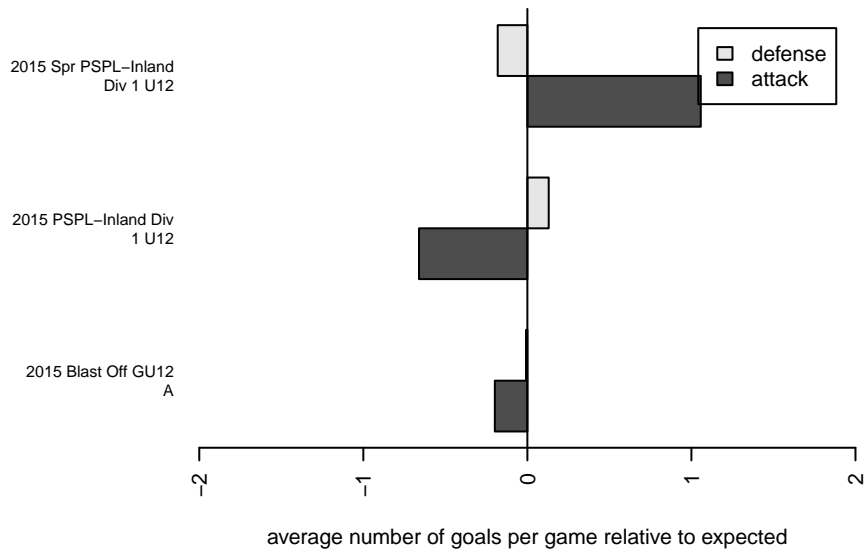

Endeavour Soccer Academy Wallace G03

, WA
 G03 total strength=493
 attack=0.56 defense=0.21
 fall league = PSPL–Inland Div 1 U12
 spr league = Spr PSPL–Inland Div 1 U12

alt names used:
 Endeavour Soccer Academy
 Endeavour Soccer Academy Wallace 03
 Endeavour Soccer Academy Wallace 03

Venues played:
 2015 Blast Off GU12 A
 2015 PSPL–Inland Div 1 U12
 2015 Spr PSPL–Inland Div 1 U12

Endeavour Soccer Academy Wallace G03
 Dots are actual minus expected GF (blue circles) and GA (red triangles).
 Blue line is smoothed change in attack strength. Red is smoothed change in defense strength.

**attack and defense variance (black dot)
relative to other teams
and top 10 in region**

**attack and defense rating
relative to others at age
and all opponents in last 13 months**

Performance relative to 13 month average