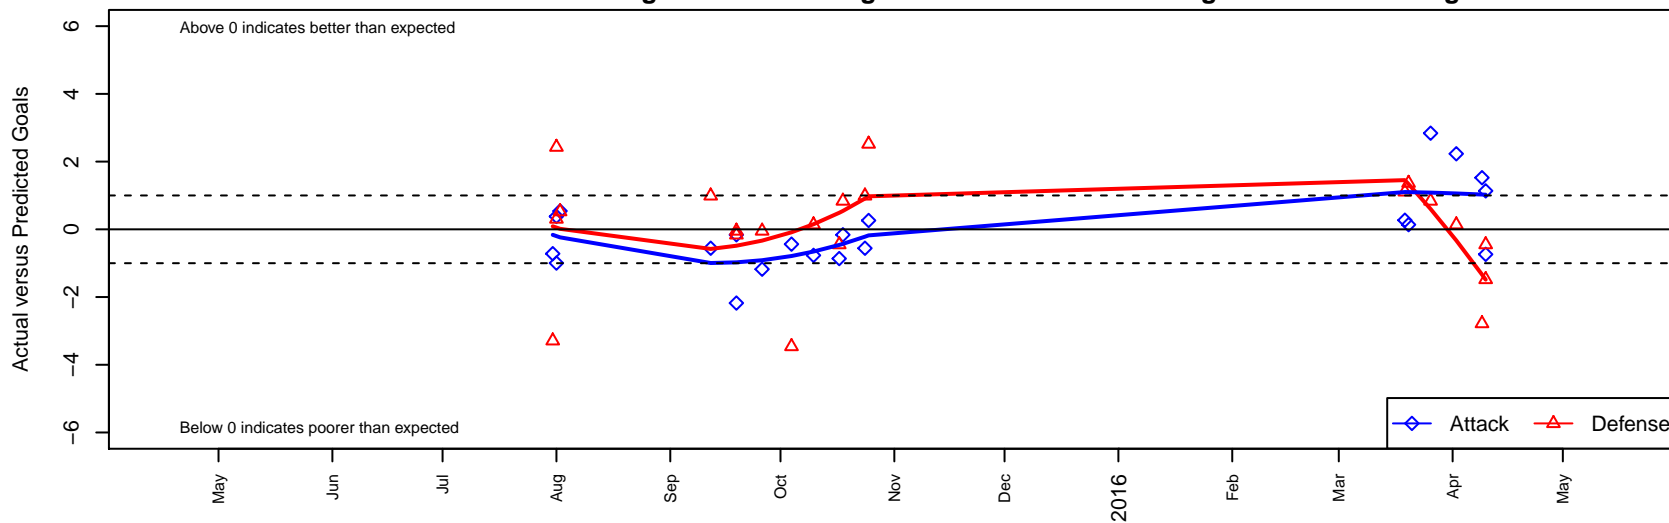

Endeavour Soccer Academy Wallace G03

, WA
 G03 total strength=493
 attack=0.56 defense=0.21
 fall league = PSPL–Inland Div 1 U12
 spr league = Spr PSPL–Inland Div 1 U12

alt names used:
 Endeavour Soccer Academy
 Endeavour Soccer Academy Wallace 03
 Endeavour Soccer Academy Wallace 03

Venues played:
 2015 Blast Off GU12 A
 2015 PSPL–Inland Div 1 U12
 2015 Spr PSPL–Inland Div 1 U12

Endeavour Soccer Academy Wallace G03
 Dots are actual minus expected GF (blue circles) and GA (red triangles).
 Blue line is smoothed change in attack strength. Red is smoothed change in defense strength.

**attack and defense variance (black dot)
relative to other teams
and top 10 in region**

**attack and defense rating
relative to others at age
and all opponents in last 13 months**

Performance relative to 13 month average